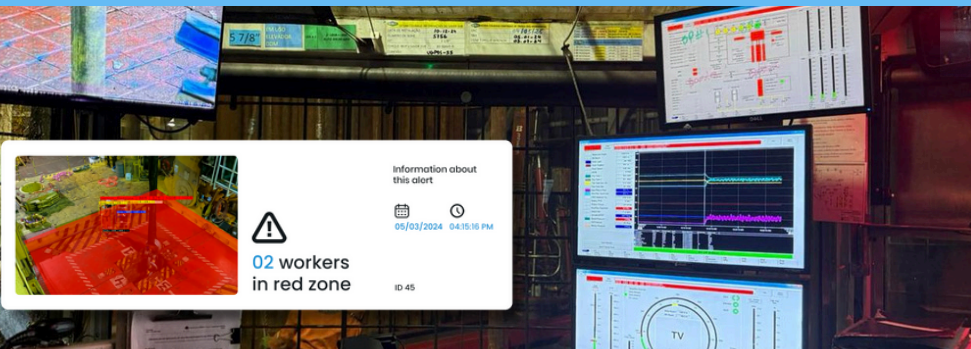

For more information, please contact our sales representatives: sales@altave.com.br