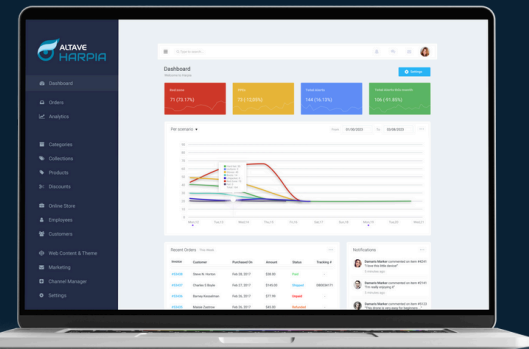

BRING YOUR COMPANY TO THE FUTURE OF OCCUPATIONAL SAFETY

- ✓ **24/7 support** throughout the entire project lifecycle
- ✓ **Installation** included
- ✓ **Seamless integration** with existing hardware
- ✓ High **flexibility and customization**
- ✓ **Continuous evolution** with alerts validation
- ✓ Technology present on five continents and **trusted by innovation leaders**

ROBUSTNESS AND RELIABILITY:

ALTAVE Strobe is a robust device designed for outdoor and harsh environments, with IP66, IK10, and NEMA 4X ratings that protect it from dust, rain, snow, and impacts. Its ability to operate in temperatures ranging from -40°C to 60°C (-40°F to 140°F) **ensures reliable** and **continuous** performance in critical environments.